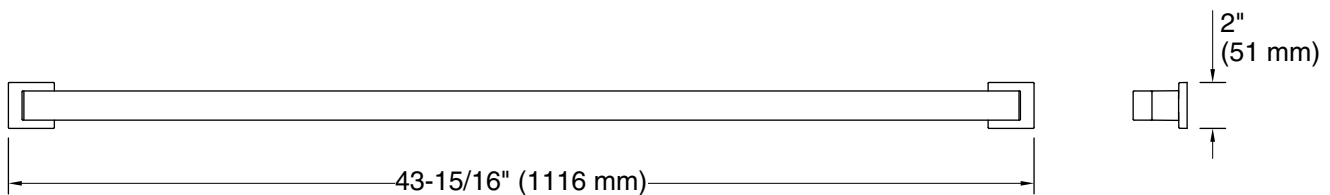

Features

- 42" (1067 mm) bar.
- Provides minimum 300 lb load capacity.

Material

- Premium metal construction for durability and reliability.
- KOHLER finishes resist corrosion and tarnishing.

Installation

- Coordinates with other products in the Square collection.
- Installation hardware and template included.

Recommended Products/Accessories

K-23729 Stainless steel cleaner

ADA

Codes/Standards

ADA
ICC/ANSI A117.1

Technical Information

All product dimensions are nominal.

Installation Type: Wall-mount

Material: Zinc, Stainless Steel

Notes

Install this product according to the installation instructions.

WARNING: Risk of personal injury. The wall plates on the grab bar must be mounted to a brace between the wall studs. This will ensure that the weight of the user is adequately supported.