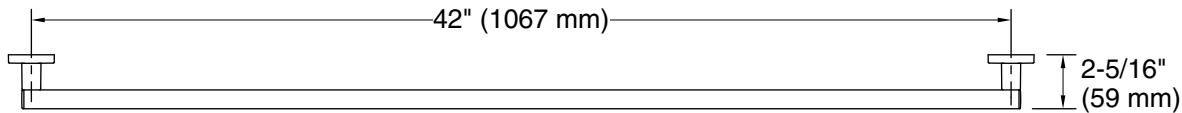

Features

- 42" (1067 mm) bar.
- Provides minimum 300 lb load capacity.

Material

- Premium metal construction for durability and reliability.
- KOHLER finishes resist corrosion and tarnishing.

Installation

Technical Information

All product dimensions are nominal.

Installation Type: Wall-mount

Material: Zinc, Stainless Steel

Notes

Install this product according to the installation instructions.

WARNING: Risk of personal injury. The wall plates on the grab bar must be mounted to a brace between the wall studs. This will ensure that the weight of the user is adequately supported.